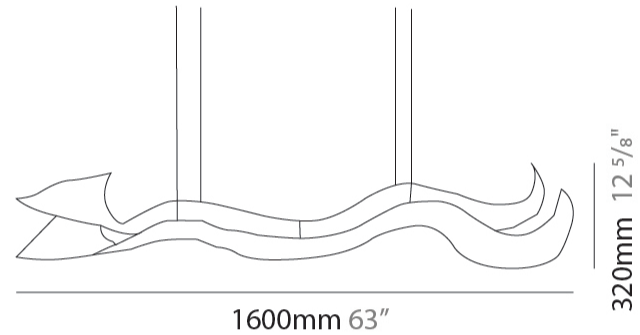

GENERAL

Series: Tempo Perso
Brand: Knikerboker
Division: Design
Mounting Type: Suspension
Mounting Location: Ceiling
Subcategory: Pendant

PHYSICAL

Shape: Abstract
Length (mm): 1600
Length (in): 63
Height (mm): 320
Height (in): 12 ⁵/₈
Extension (mm): 2000
Extension (in): 78 ³/₄
Light Distribution: Direct
Fixture Finish: EWH / EBK / MAN / COF / PRD / SLF / GLF / CLF / BRL / EWS / EWG / EWC / EWR / EBS / EBG / EBC / EBC / EBB / MAS / MAD / MAC / MAB / COS / CGO / CCL / CBL / PRS / PRG / PRC / PRB
Fixture Material: Aluminum
Cable Details: 4 Steel Cables 2000mm / 78 3/4" - Silicon Cable 2000mm / 78 3/4"

ELECTRICAL

Lamp Type: LED
Bulb Included: Bulb Included
Total Output Wattage (W): 40
Dimming: Tri-Mode (Non-Dimming and Phase Dimming (120Vac only) and 0-10V Dimming)
Driver Included: Yes
Driver Location: Integrated
Driver Type: Constant Current - Universal
Driver Class: Class 2
Input Voltage (V): 120 - 277
Constant Current (MA): 250
Upon Request: 0-10Vdc dimming / Phase dimming @120Vac / 277Vac

LED

Number of LEDs: 4
Color Temperature (°K): 3000
Max. Delivered Lumen (lm): 4400
CRI: >85 CRI
Lamp Life (hrs): 50000

OPTICAL

RATINGS AND CERTIFICATIONS

Certified By: CSA Certified to UL and CSA Standards
IP rating: IP20